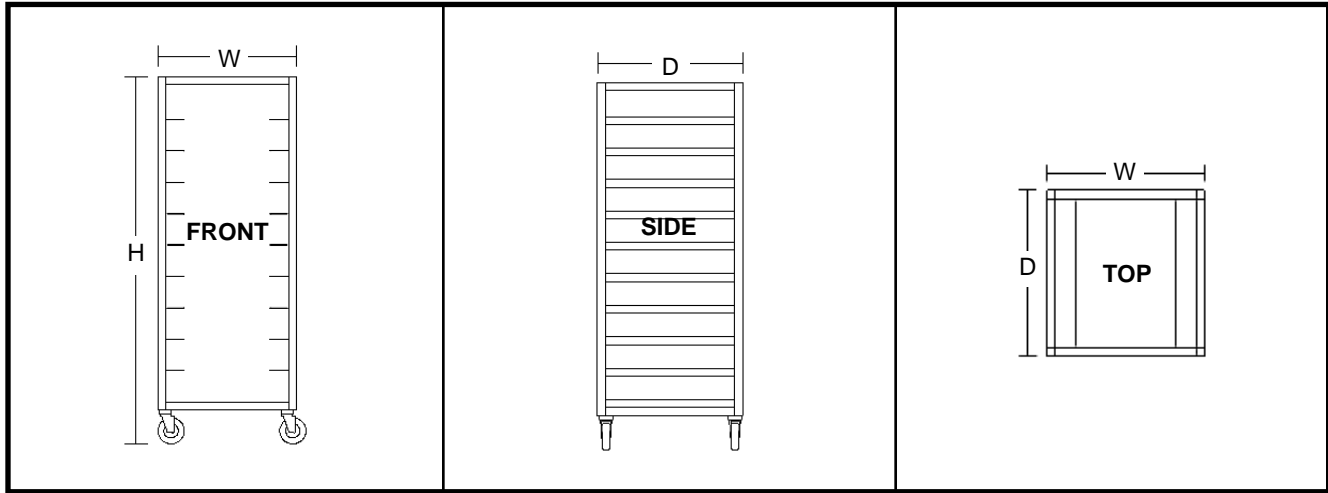

Models: RA70-OT10 RA70-OT20

Model	Capacity		Dimensions			Ship Wt.	Act. Wt.
	Trays	SPC'G	H	W	D		
RA70-OT10	10	6"	70" (117.8 cm)	27" (68.6 cm)	27" (68.6 cm)	90 lbs (40.8 kg)	75 lbs (34.0 kg)
RA70-OT20	20	6"	70" (117.8 cm)	50" (127 cm)	27" (68.6 cm)	110 lbs (49.9 kg)	95 lbs (43.1 kg)

*Racks will accommodate 20¾" x 25½" and 22½" x 27 5/8" oval trays

Construction

- Bottom and top frame consist of durable 1½" square tube heliarc welded at all corners
- Uprights are 1½" x 1½" extruded angle heliarc welded to top and bottom frames
- Bottom frame has .190 aluminum caster mounting plates heliarc welded to the corners