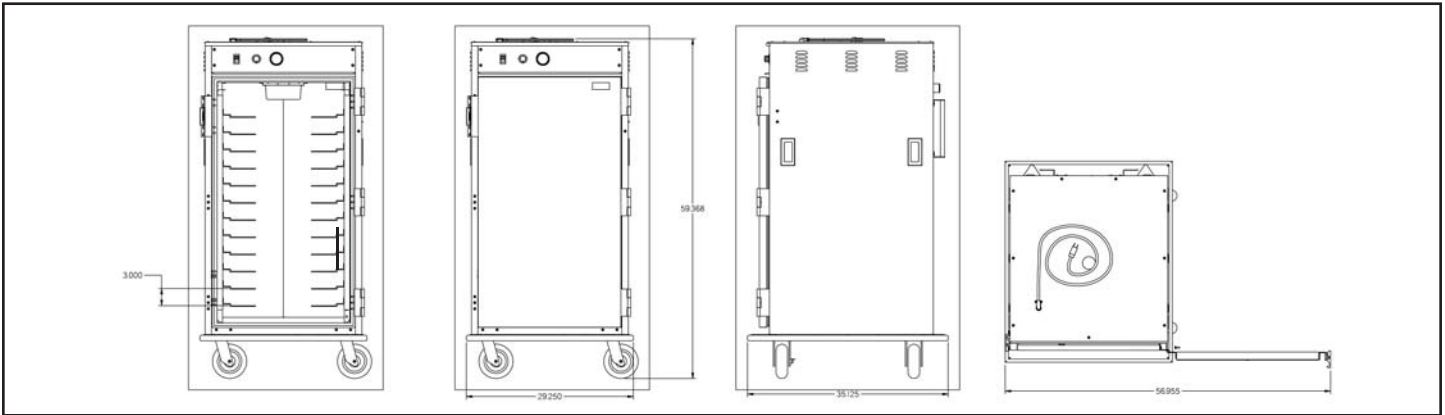

## Heavy Duty Holding Cabinet

Models:  HHDS60U13  HHDS74U17

Model Number	Capacity			Dimensions			Ship Wt.	Act. Wt.
	18x26	12x20	SPC/G*	H	W	D		
HHDS60U13	13	26	3"	59.5"	29.3"	35.2"	370 lbs (167.8 kg)	340 lbs (154.2 kg)
HHDS74U17	17	34	3"	75.5"	29.3"	35.2"	440 lbs (186 kg)	410 lbs (170.1 kg)