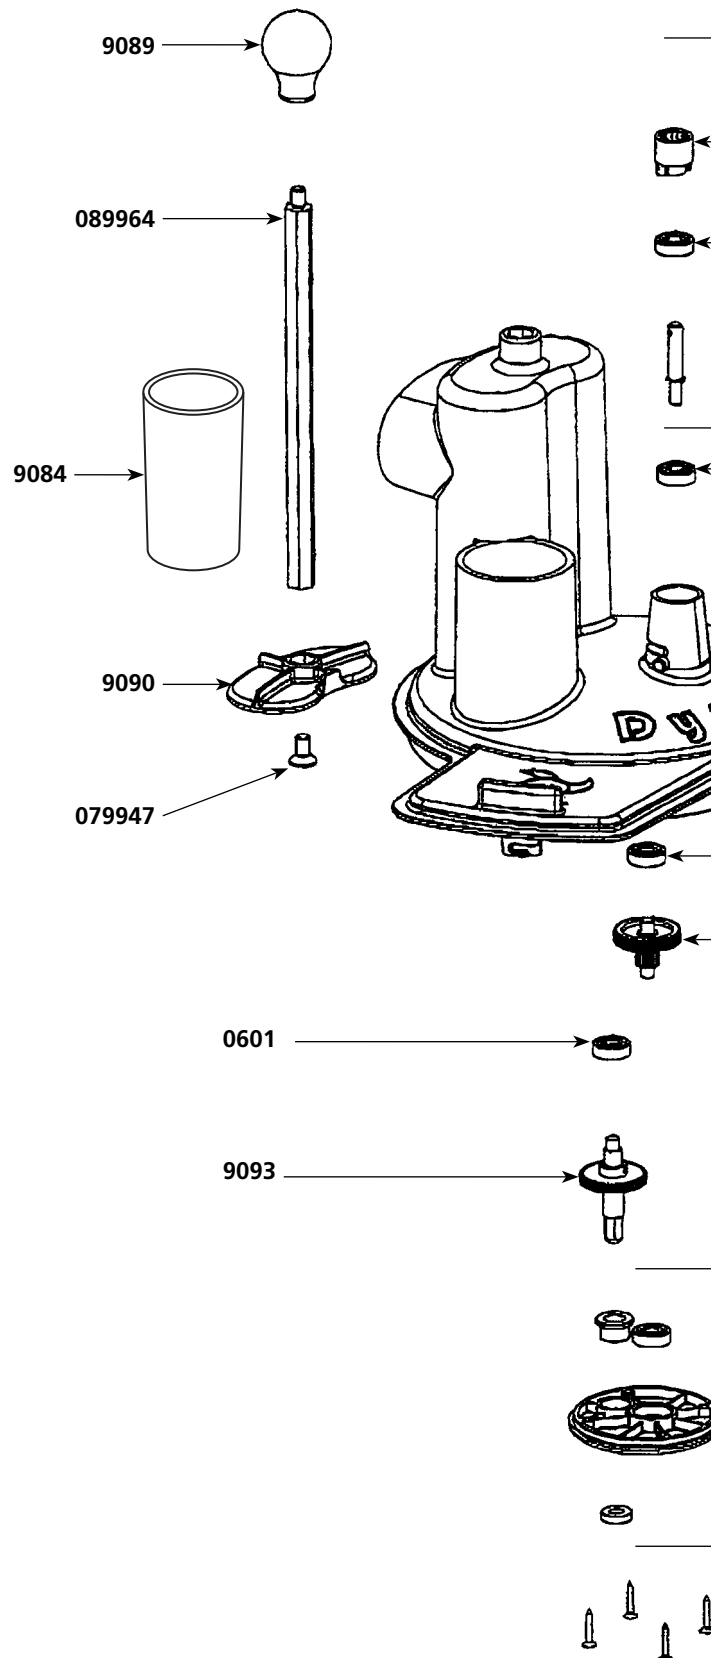

MULTI-FUNCTION FOOD PREP SYSTEM - VS ATTACHMENT

Parts list

Code List € Price

Ball bearing	0601	
Plate screws (4)	9014	
Coupling casing + pin	9051	
Equipped upper shaft	9055	
Stainless steel bowl	9073	
Round vegetable pusher	9084	
Complete lid	9085	
Slicing disc	9086	
Ejector disc	9087	
Base	9088	
Round shaped handle	9089	
Vegetable pusher	9090	
Lid only	9091	
Intermediate gear	9092	
Output gear + shaft	9093	
Plate + ball bearing	9094	
M8 X 16 screws	079947	
Hexagonal shaft	089964	

MULTI-FUNCTION FOOD PREP SYSTEM - VS ATTACHMENT

9086 Slicing disc

Parts list

Code List € Price

9086 Slicing disc		
Coupler screws	9502	
Twelve-sided hub	9095	
Axle for slicing or grating disc	9096	
Disc for French Fries		
Screws for hexagonal hub	9502	
Hexagonal hub	9095.a	
French Fries disc	9175	
Axle for slicing disc	9172	
Nut	9174	
9170 Disc for cubes		
Screws for hexagonal hub	9502	
Hexagonal hub	9095.a	
Slicing disc	9171	
Axle for slicing disc	9172	
Cubes disc	9173	
Nut	9174	

Disc for French Fries

9170 Disc for cube