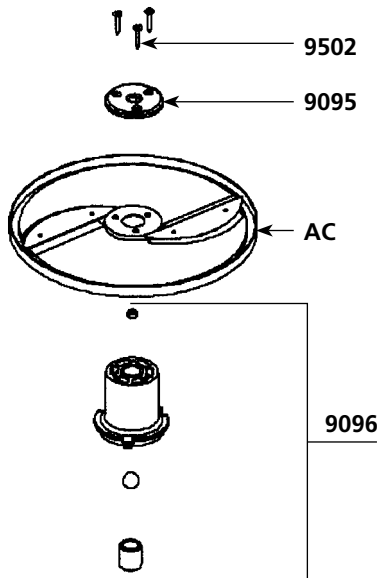

MULTI-FUNCTION FOOD PREP SYSTEM - VS ATTACHMENT

Parts list

Code List € Price

Ball bearing	0601	
Plate screws (4)	9014	
Coupling casing + pin	9051	
Equipped upper shaft	9055	
Stainless steel bowl	9073	
Round vegetable pusher	9084	
Complete lid	9085	
Slicing disc	9086	
Ejector disc	9087	
Base	9088	
Round shaped handle	9089	
Vegetable pusher	9090	
Lid only	9091	
Intermediate gear	9092	
Output gear + shaft	9093	
Plate + ball bearing	9094	
M8 X 16 screws	079947	
Hexagonal shaft	089964	

MULTI-FUNCTION FOOD PREP SYSTEM - VS ATTACHMENT

9086 Slicing disc

Parts list

Code List € Price

9086 Slicing disc		
Coupler screws	9502	
Twelve-sided hub	9095	
Axle for slicing or grating disc	9096	
Disc for French Fries		
Screws for hexagonal hub	9502	
Hexagonal hub	9095.a	
French Fries disc	9175	
Axle for slicing disc	9172	
Nut	9174	
9170 Disc for cubes		
Screws for hexagonal hub	9502	
Hexagonal hub	9095.a	
Slicing disc	9171	
Axle for slicing disc	9172	
Cubes disc	9173	
Nut	9174	

Disc for French Fries

9170 Disc for cube