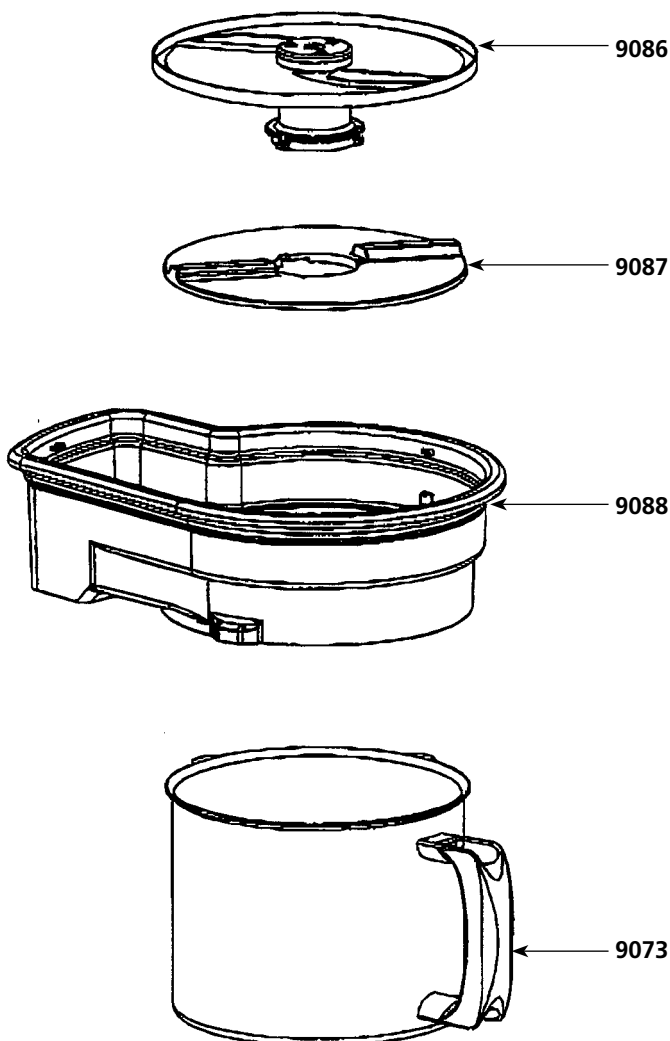

MULTI-FUNCTION FOOD PREP SYSTEM - VS ATTACHMENT

Parts list

Code List € Price

Ball bearing	0601	
Plate screws (4)	9014	
Coupling casing + pin	9051	
Equipped upper shaft	9055	
Stainless steel bowl	9073	
Round vegetable pusher	9084	
Complete lid	9085	
Slicing disc	9086	
Ejector disc	9087	
Base	9088	
Round shaped handle	9089	
Vegetable pusher	9090	
Lid only	9091	
Intermediate gear	9092	
Output gear + shaft	9093	
Plate + ball bearing	9094	
M8 X 16 screws	079947	
Hexagonal shaft	089964	

MULTI-FUNCTION FOOD PREP SYSTEM - VS ATTACHMENT

9086 Slicing disc

Parts list

Code List € Price

9086 Slicing disc		
Coupler screws	9502	
Twelve-sided hub	9095	
Axle for slicing or grating disc	9096	
Disc for French Fries		
Screws for hexagonal hub	9502	
Hexagonal hub	9095.a	
French Fries disc	9175	
Axle for slicing disc	9172	
Nut	9174	
9170 Disc for cubes		
Screws for hexagonal hub	9502	
Hexagonal hub	9095.a	
Slicing disc	9171	
Axle for slicing disc	9172	
Cubes disc	9173	
Nut	9174	

Disc for French Fries

9170 Disc for cube