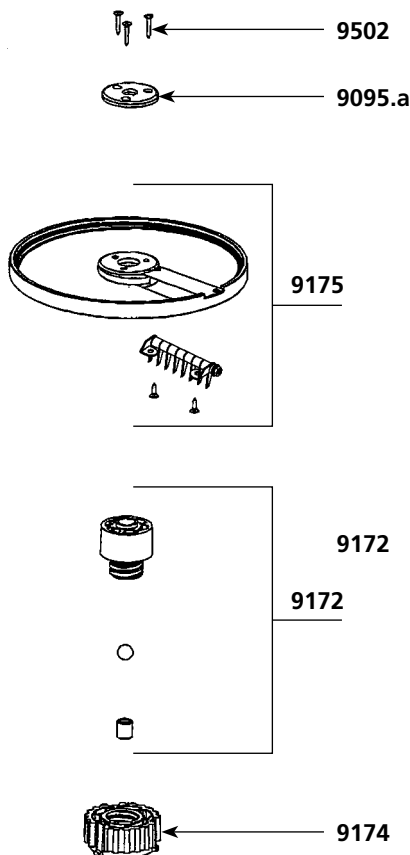

MULTI-FUNCTION FOOD PREP SYSTEM - VS ATTACHMENT

Parts list

Code List € Price

Ball bearing	0601	
Plate screws (4)	9014	
Coupling casing + pin	9051	
Equipped upper shaft	9055	
Stainless steel bowl	9073	
Round vegetable pusher	9084	
Complete lid	9085	
Slicing disc	9086	
Ejector disc	9087	
Base	9088	
Round shaped handle	9089	
Vegetable pusher	9090	
Lid only	9091	
Intermediate gear	9092	
Output gear + shaft	9093	
Plate + ball bearing	9094	
M8 X 16 screws	079947	
Hexagonal shaft	089964	

MULTI-FUNCTION FOOD PREP SYSTEM - VS ATTACHMENT

9086 Slicing disc

Parts list

Code List € Price

9086 Slicing disc		
Coupler screws	9502	
Twelve-sided hub	9095	
Axle for slicing or grating disc	9096	
Disc for French Fries		
Screws for hexagonal hub	9502	
Hexagonal hub	9095.a	
French Fries disc	9175	
Axle for slicing disc	9172	
Nut	9174	
9170 Disc for cubes		
Screws for hexagonal hub	9502	
Hexagonal hub	9095.a	
Slicing disc	9171	
Axle for slicing disc	9172	
Cubes disc	9173	
Nut	9174	

Disc for French Fries

9170 Disc for cube