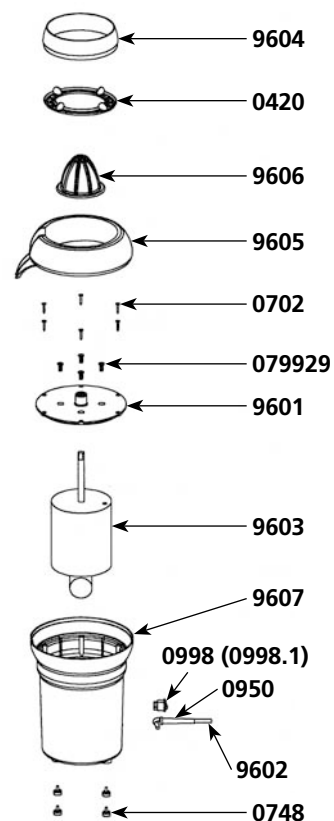

PA 96 CITRUS JUICER - DYNAJUICER

Parts list	Code
Pulp filter	0420
Base screws (3)	0702
Pad	0748
Motor screw (1)	079929
Strain relief 230 V	0950
Strain relief 115V	0950.1
Switch	0998
Switch from N°70037	0998.1
Motor holder + waterproof ring	9601
Power cord 230 V	9602
Power cord 115 V	9602.1
Power cord (English)	9602.2
Power cord (Australian)	9602.3
Motor + capacitor + shaft 230 V	9603
Motor + capacitor + shaft 115 V	9603.1
Upper ring	9604
Top orange container	9605
Centrifuge cone	9606
Base	9607

SM 4/6/8/10/12 MIXER SUPPORTS

Parts list	Code
Tightening knob	0701
Tightening knob	0707
Plastic caps	45610
Plastic holder for tube	45900
Orange half moon + screws + washer	45900.1
60 mm width bracket	45901
20 mm width bracket	45902