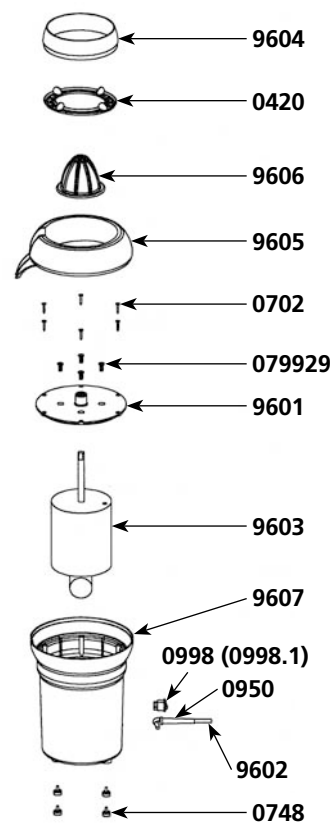

PA 96 CITRUS JUICER - DYNAJUICER

Parts list	Code
Pulp filter	0420
Base screws (3)	0702
Pad	0748
Motor screw (1)	079929
Strain relief 230 V	0950
Strain relief 115V	0950.1
Switch	0998
Switch from N°70037	0998.1
Motor holder + waterproof ring	9601
Power cord 230 V	9602
Power cord 115 V	9602.1
Power cord (English)	9602.2
Power cord (Australian)	9602.3
Motor + capacitor + shaft 230 V	9603
Motor + capacitor + shaft 115 V	9603.1
Upper ring	9604
Top orange container	9605
Centrifuge cone	9606
Base	9607

SM 4/6/8/10/12 MIXER SUPPORTS

Parts list	Code
Tightening knob	0701
Tightening knob	0707
Plastic caps	45610
Plastic holder for tube	45900
Orange half moon + screws + washer	45900.1
60 mm width bracket	45901
20 mm width bracket	45902