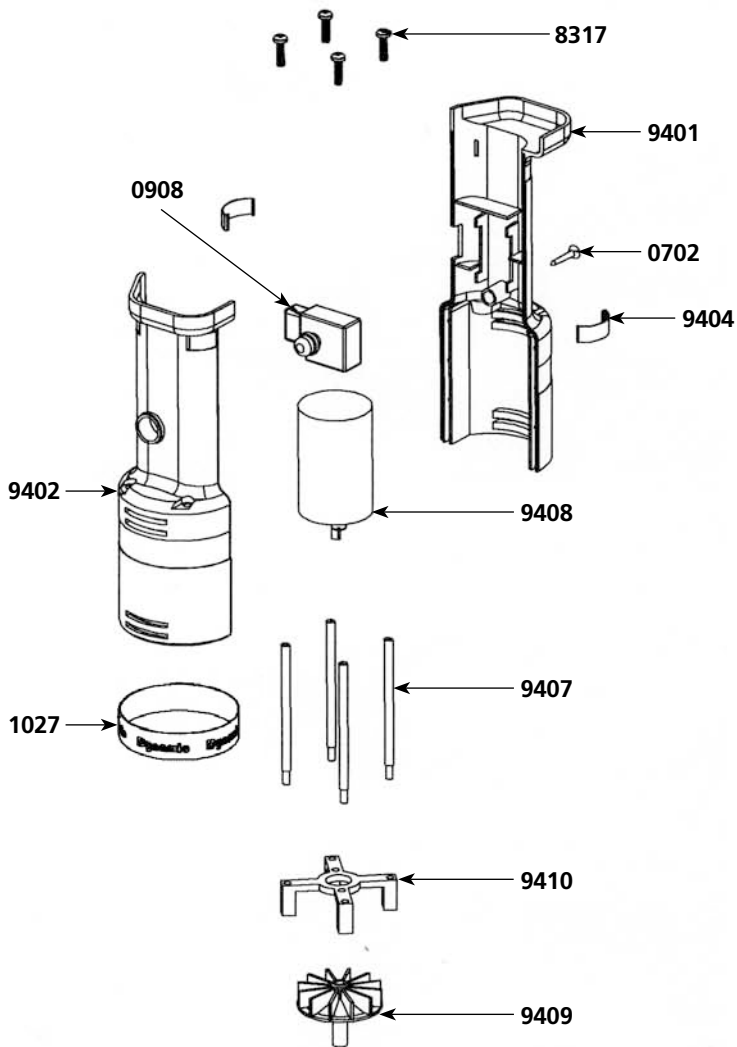

Parts list

Code

Waterproof seal	0632
Self-lubricating ring	0637
Handle screw (1)	0702
Locking washer	0713
Non-locking switch	0908
Dynamic label	1027
Brace screws (4)	8317
Half handle (label side)	9401
Upper half handle	9402
Clips (2)	9404
Braces (4)	9407
Motor	9408
Fan (coupling)	9409
Motor holder + screws	9410
Main shaft + locking washer	9411
Emulsifying blade	9414
Cutter blade w/ screw	9415
Complete handle	9430
Foot assembly w/ bearing (exc. shaft + blade)	9510