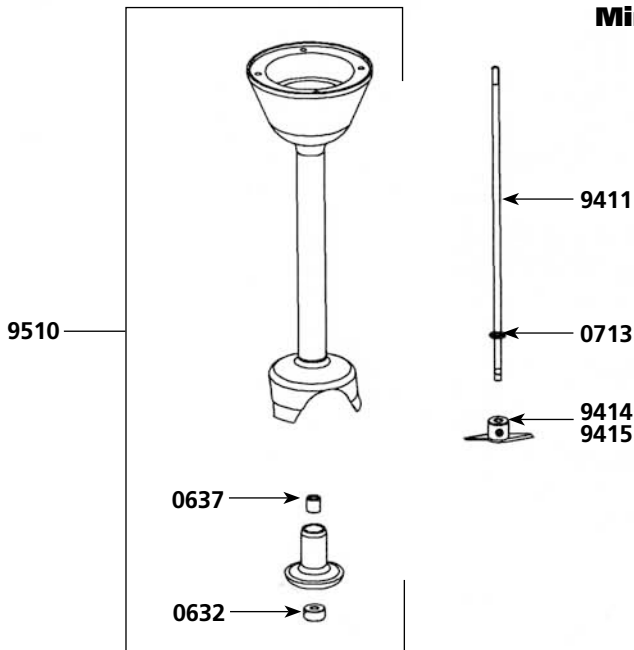

Mini cordless since : 01/01/2002